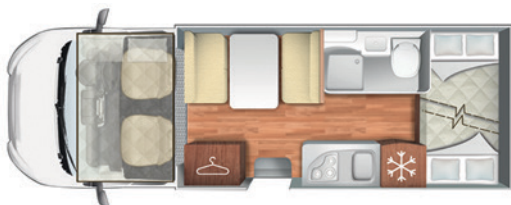

Zefiro 675

ROLLER TEAM

Enjoy the comfort this RV offers with two double beds, rear bunk beds and large storage space ideal for bikes and sports equipment. Perfect for families of six.

Features

Ford Transit

great Pricing
For a limited time only

free Add-ons
Hit the road in style

Zefiro 675

Vehicle Specifications

Model year	2019
Capacity	6
Model	Ford Transit
Engine specifications	2.0
Transmission	Automatic
Safety	Driver and passenger airbags
Radio/MP3	Yes
Electric windows	Yes
Central locking	Yes, cab only
Outside length	6.99m
Outside width	2.35m
Outside height	3.20m
Inside height	2.08m
Certified seats	6
Beds	Rear bed: 2.15m x 1.28m - 2.1m x 1.1m Bed in dinette: 1.25m x 1.86m Overcab bed: 2.09m x 1.6m
Shower and toilet	Yes
Fresh water tank	100 litres
Waste water tank	100 litres
Central heating	Yes
Fridge/freezer	Yes
Cooking	Gas oven, 3 gas hobs
Space for 2 gas bottles	Yes
Flat digital screen	Yes
Reversing camera	Yes
Solar panel	Yes
Air-conditioning	Yes, cab only
Bike rack	Yes - 4 bikes
Warranty	12 month RVSC guarantee