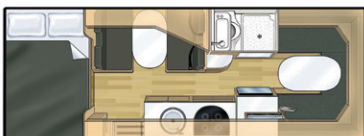

River | M721

Vehicle Specifications

Capacity	6
Model	Mercedes Sprinter 515
Engine specifications	2.2L 4-cylinder turbo diesel
Transmission	6 speed automatic
Safety	Adaptive ESP (Electronic Stability Program) including ABS (Anti-lock Braking system), ASR (Accelloration Skid Control), BAS (Brake Assist System), EBD (Electronic Brake Force Distribution), Driver & passenger airbags, ABS (Anti-lock Braking system), ASR (Accelloration Skid Control), BAS (Brake Assist System), EBD (Electronic Brake Force Distribution), Driver & passenger airbags
Power supply	240V mains / 12V battery
Radio/CD Player	Yes
Electric windows	Yes
Central locking	Yes
Outside length	7.21m
Outside width	2.34m
Outside height	3.20m
Inside height	2.15m
Certified seats	6
Beds	1.56m x 2.14m (rear bed) 1.2m x 1.81m (dinette bed) 1.62m x 2.14m (luton bed)
Shower and toilet	Yes
Fresh water tank	85 litres
Waste water tank	85 litres
Heating	240V living area
Fridge/freezer	140 litres
Cooking	4 burner gas stove plus grill
Air-conditioning	Yes - front cab only
Warranty	12 month RVSC guarantee

Day