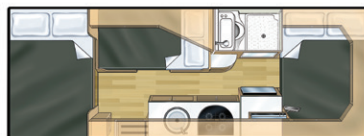

River | M721

Vehicle Specifications

Capacity	6
Model	Mercedes Sprinter 515
Engine specifications	2.2L 4-cylinder turbo diesel
Transmission	6 speed automatic
Safety	Adaptive ESP (Electronic Stability Program) including ABS (Anti-lock Braking system), ASR (Accelloration Skid Control), BAS (Brake Assist System), EBD (Electronic Brake Force Distribution), Driver & passenger airbags, ABS (Anti-lock Braking system), ASR (Accelloration Skid Control), BAS (Brake Assist System), EBD (Electronic Brake Force Distribution), Driver & passenger airbags
Power supply	240V mains / 12V battery
Radio/CD Player	Yes
Electric windows	Yes
Central locking	Yes
Outside length	7.21m
Outside width	2.34m
Outside height	3.20m
Inside height	2.15m
Certified seats	6
Beds	1.56m x 2.14m (rear bed) 1.2m x 1.81m (dinette bed) 1.62m x 2.14m (luton bed)
Shower and toilet	Yes
Fresh water tank	85 litres
Waste water tank	85 litres
Heating	240V living area
Fridge/freezer	140 litres
Cooking	4 burner gas stove plus grill
Air-conditioning	Yes - front cab only
Warranty	12 month RVSC guarantee

Night

Setting you up
for the great
journeys ahead.

Own an RV?
Collect Cash, Not Dust.

Ask our RV experts how we can help you earn money from your motorhome when you're not using it.

highway

RV Super Centre
0800 52 00 55
www.rvsupercentre.co.nz

Auckland
169 Bush Road, Albany

Opening hours
Monday - Friday: 8:00am - 5:00pm
Saturday & Sunday: 9:00am - 4:00pm
Public Holidays: Closed

Christchurch
159 Orchard Road, Harewood

Opening Hours
Monday - Friday: 8:00am - 4:30pm
Saturday & Sunday: 9:00am - 4:30pm
Public holidays: 9:00am - 4:30pm (retail shop only)
Closed on Christmas Day