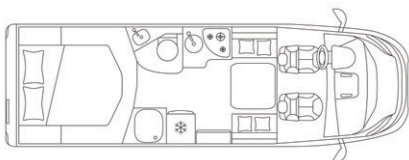

Good
Support

Good
Advice

Great
Journeys

Laika Ecovip L | 3412DS

Vehicle Specifications

Model year	2023
Capacity	4
Model	Fiat Ducato
Engine specifications	2.3L Euro 6 Diesel
Transmission	9 speed automatic transmission
Safety	Dual airbags, ABS brakes
Power supply	12V battery/240V mains
Electric windows	Yes - front cab only
Central locking	Yes - front cab only
Outside length	7.2m
Outside width	2.2m excluding side mirrors
Outside height	3.0m approximate
Inside height	up to 2.05m
Certified seats	4
Beds	Island double bed 1.9m x 1.5m Electric drop down bed 1.9m x 1.4m
Shower and toilet	Yes - separate cubicles
Fresh water tank	100L
Waste water tank	100L
Heating	LPG heating in rear, A/C heating and cooling in cab
Gas bottle	1 x 9kg
Hot/Cold pressurised water	Yes
Fridge/freezer	140L fridge - 12/240V, includes 15L freezer
Cooking	3 gas burner hob and oven
Bike rack	No
Awning	No
Air-conditioning	Yes - front cab only
Solar panel	No
Reversing camera	Yes
Warranty	12 month RVSC guarantee + 3 year Fiat Global warranty for Cab/Chassis