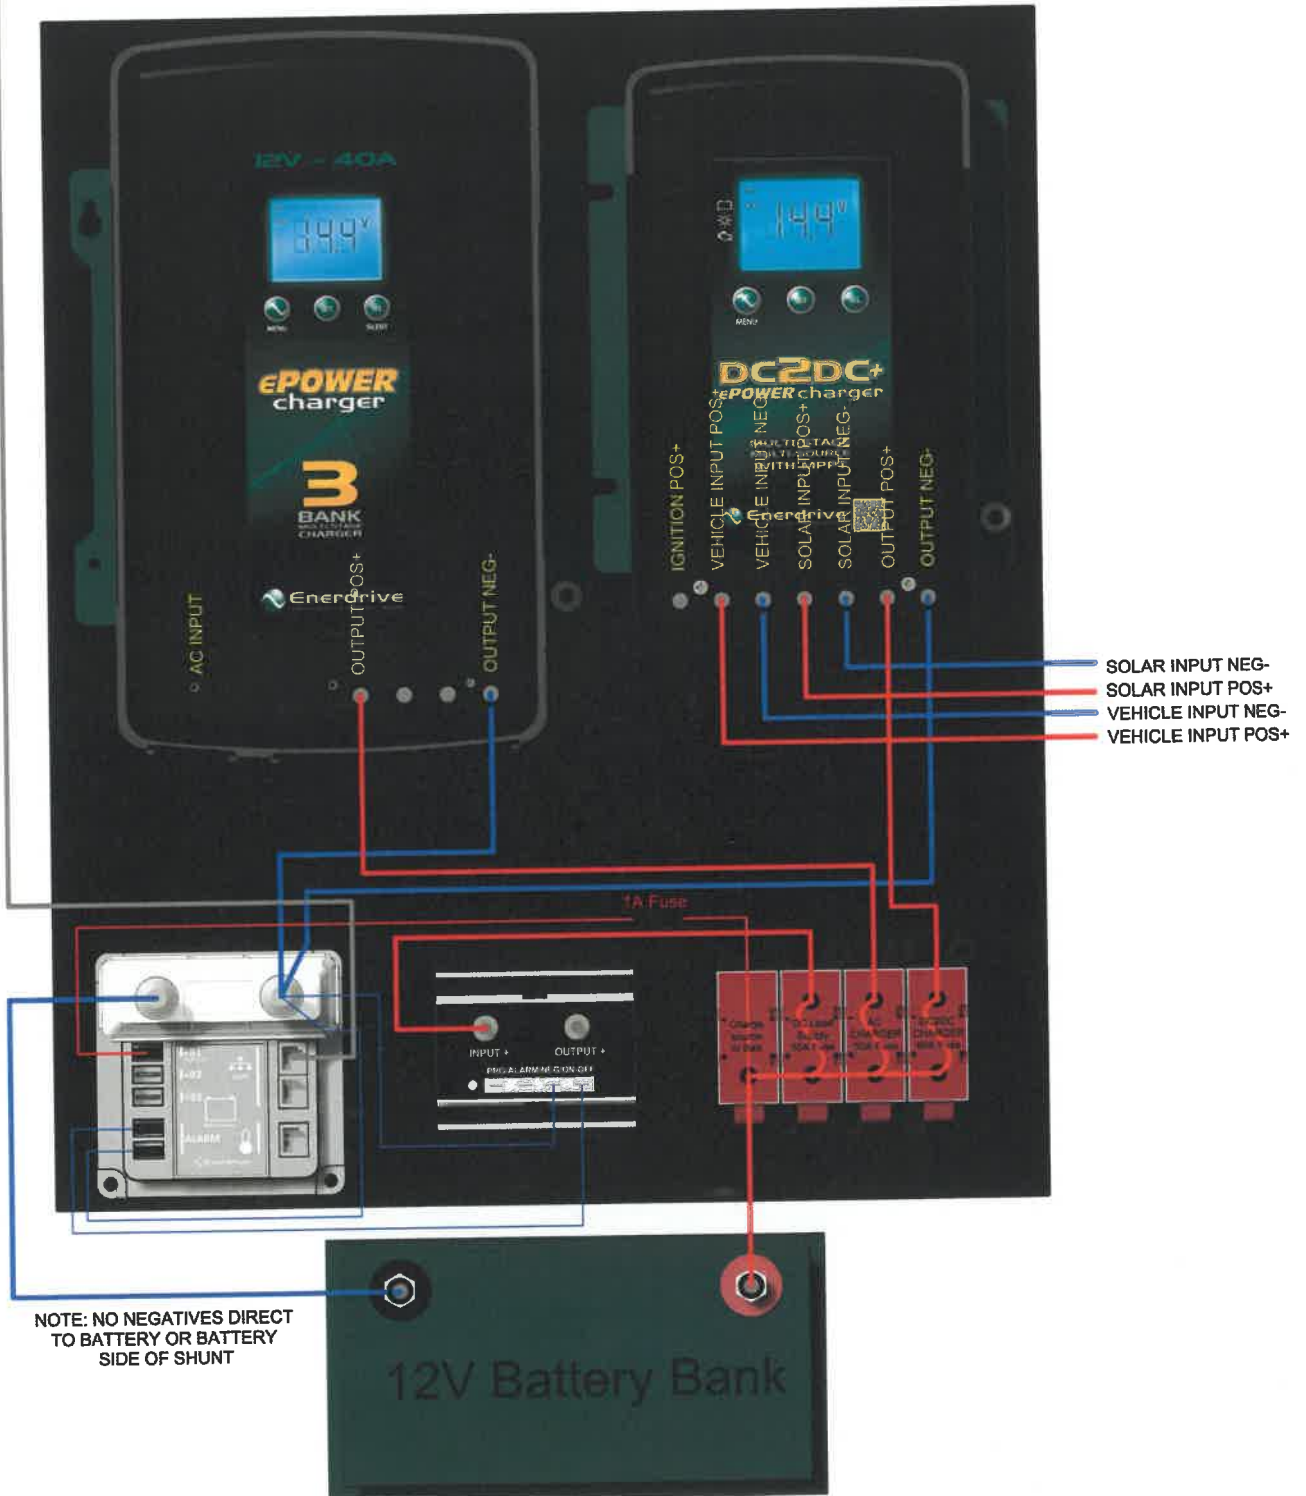

Enerdrive

DRIVING YOUR ENERGY NEEDS

K-RV60-03 K-RV80-03

- SOLAR INPUT NEG-
- SOLAR INPUT POS+
- VEHICLE INPUT NEG-
- VEHICLE INPUT POS+

NOTE: NO NEGATIVES DIRECT TO BATTERY OR BATTERY SIDE OF SHUNT

W-400mm x H-480mm x D-100mm

This Drawing is for reference only and you should make sure all wiring complies with local rules and regulations.