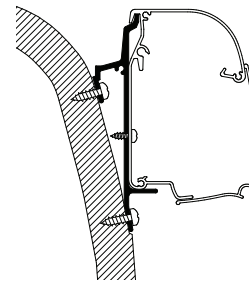

Fits Thule Omnistor Awnings:
8000 / 4900

Swift Rio

307028 Set: 1x 17.5cm + 1x 4cm + 1x 40cm

New

Fits Thule Omnistor Awnings:
5200 / 4900

Adapters for wall mounted awnings

VAN	
<p>Brandrup Rail 307886 Set: 2x 8cm</p>  <p>Fits Thule Omnistor Awnings: 5200 / 4900 / 2000</p>	<p>Ducato - Jumper - Boxer ≤ 2006 307913 Set: 3x 8cm</p>  <p>Fits Thule Omnistor Awnings: 5200 / 2000</p>
<p>Ducato - Iveco H1/H2 Lift Roof 308960 Set: 3x 17.5cm</p>  <p>Fits Thule Omnistor Awnings: 5200 / 4900</p>	<p>Ducato H3 + EPDM 309999 Set: 2x 50cm + 1x 10cm</p>  <p>New</p> <p>Fits Thule Omnistor Awnings: 5200 / 4900</p>
<p>Ducato H1 308659 Set: 2x 12cm</p>  <p>Fits Thule Omnistor Awning: 5102</p>	<p>Ford Transit/Tourneo Custom 309980 Set: 2x 8cm - RHD (UK) 309981 Set: 2x 8cm - LHD (EU) Combination with Lift Roof possible</p>  <p>New</p> <p>Fits Thule Omnistor Awning: 4900 (2.60m length)</p>