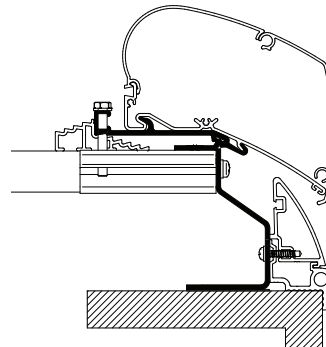

Fits Thule Omnistor Awnings:
9200 / 6200

Hobby Caravan 2009

308663 Set: 2x 27cm + 2x 50cm

Fits Thule Omnistor Awnings:
9200 / 6200

Hobby Premium & Ontour

309819 Set: 2x 27cm + 2x 50cm

Fits Thule Omnistor Awnings:
9200 / 6200