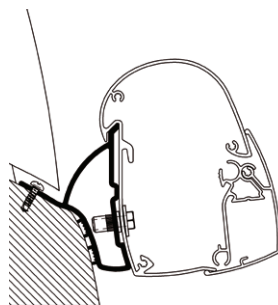

Hymer Car 302 - Ducato H1

308659 Set: 2x 12cm

Fits Thule Omnistor Awnings:
5102

Hymer 2016

309985 2.60m
309986 3.00m
309987 3.50m
309988 4.00m
309989 4.50m
309990 5.00m
309991 5.50m
309992 6.00m

Fits all vehicles built
since 2012

New