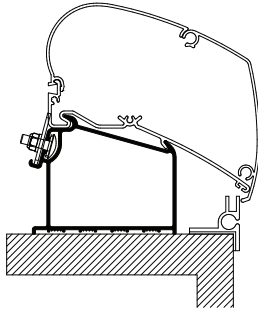

New

Adapters for roof mounted awnings

MANUFACTURER CARAVAN

Adria Caravan ≥ 2015

309982 Set: 2x 50cm + 2x 27cm

New

Fits Thule Omnistor Awnings:
6200 / 9200

Caravan