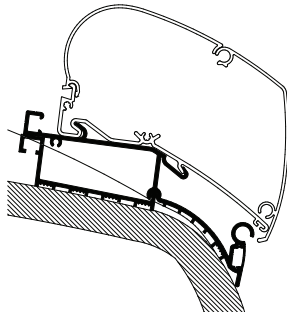

Fits Thule Omnistor Awnings:
6200