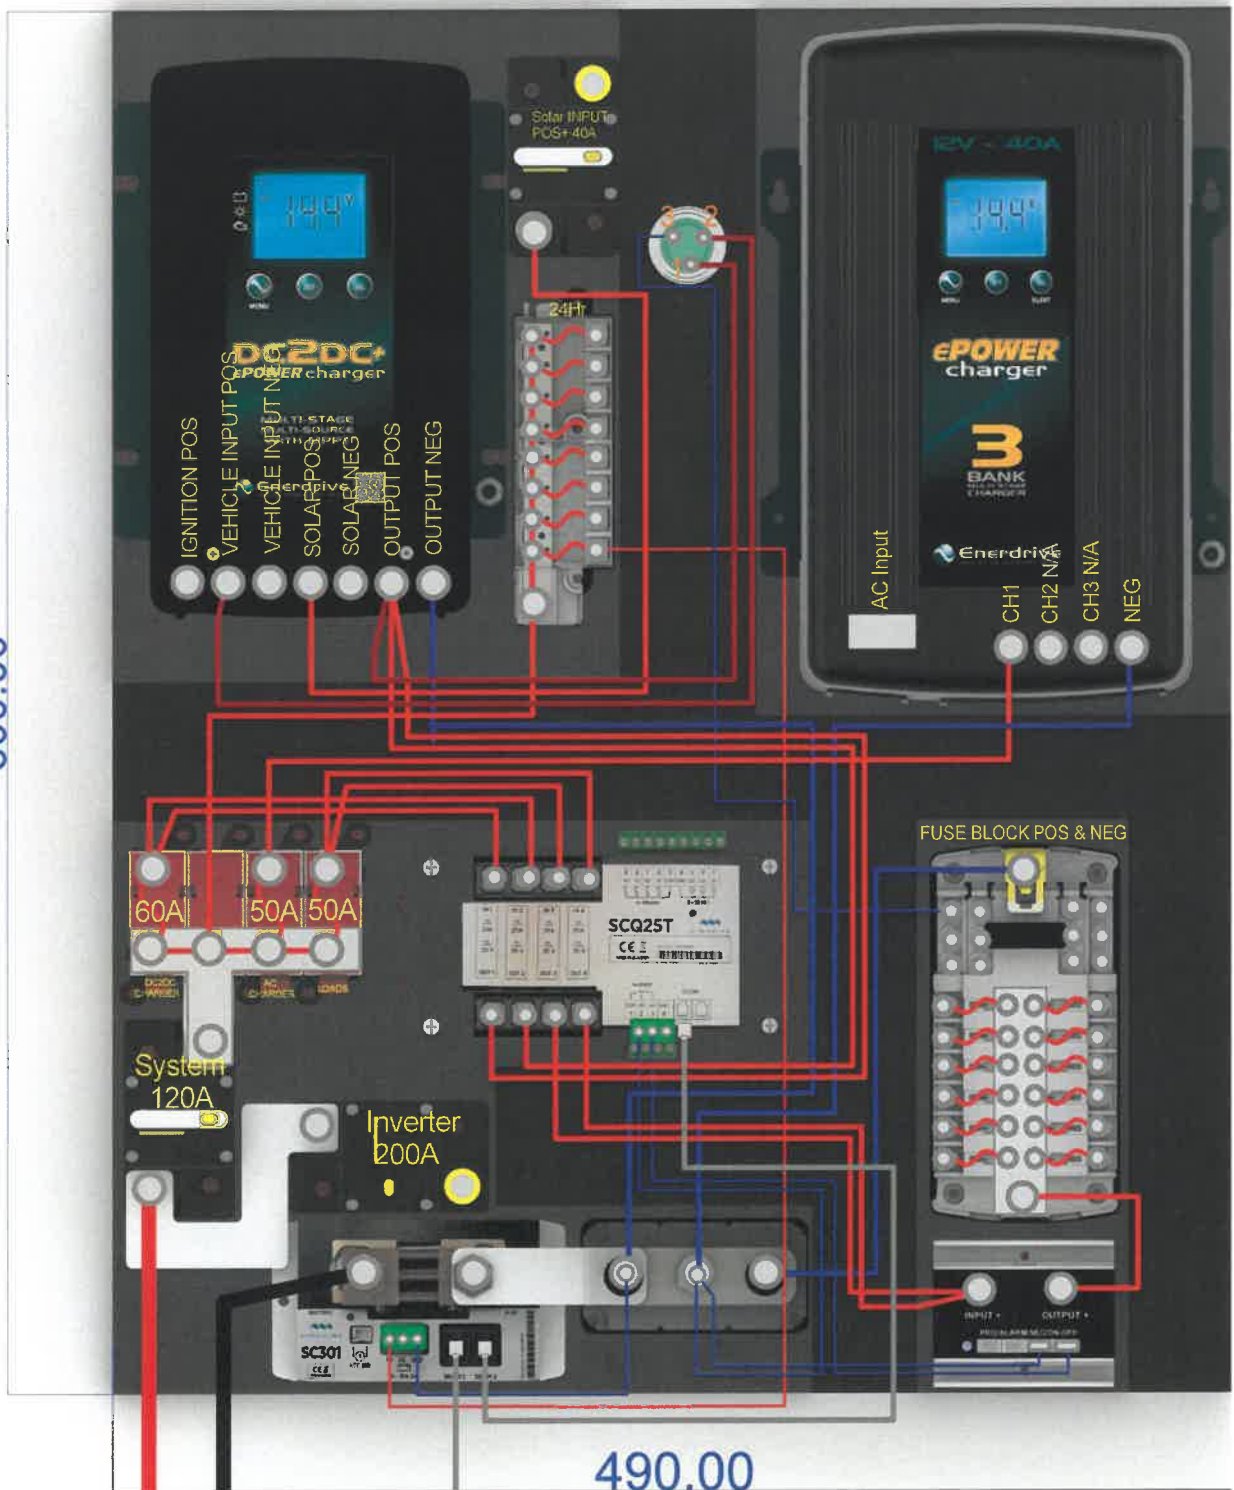

K-AGM-BOARD-D

600.00

Battery

W-490mm x H-600mm x D-100mm