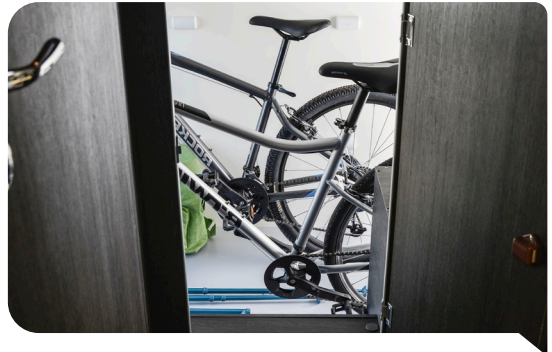

Roller Team Zefiro | 665

Vehicle Specifications

Model year	2023
Capacity	4 adults
Model	Ford Transit
Engine specifications	2.0 Multi Jet
Transmission	6 speed Automatic
Safety	Dual Airbags, ABS
Power supply	12V battery/240V mains/solar power
Media/Entertainment	DVD player, Cab stereo with bluetooth connectivity
Central locking	Yes - cab only
Outside length	6.41m
Outside width	2.35m
Outside height	2.95m
Inside height	2.08m
Certified seats	4
Beds	Double bed (drop-down) 1.90m x 1.16m, Double bed (fixed rear) 2.15m x 1.33m
Shower and toilet	Yes
Fresh water tank	100L
Waste water tank	120L
Heating	Yes - Truma i-net system
Hot/Cold pressurised water	Yes - Truma i-net system
Gas bottle	Yes - 9kg with space for 2nd bottle
Fridge	3-way 140L
Cooking	3-burner stove, oven/grill
Bike racks	No*
Awning	No*
Air-conditioning	Yes - driver's cab only
Solar panel	Yes - 120W solar panel
Reversing camera	Yes
Certified self-contained	Yes
Warranty	12-month RVSC guarantee

The content of this brochure is for general information purposes only. Specifications may differ to those stated and images are indicative only.

Start living your *dream* RV lifestyle today with our in-house finance solutions.

Talk to our experts for a great rate and a finance package that's tailored to fit you.

Expert Service Centre in 3 locations across New Zealand!

We are your one-stop shop for all your servicing, accessories, refurbishments and repairs.

Call us today!

RV Super Centre
0800 52 00 55
www.rvsupercentre.co.nz

Setting you up for the great journeys ahead!

Auckland

- 13 Manu Tapu Drive, Auckland Airport

Hamilton

- 12 Foreman Road, Avalon

Palmerston North

- 486 Rangitikei Street, Cloverlea

Christchurch

- 159 Orchard Road, Harewood

Queenstown

- 50 Lucas Place, Frankton