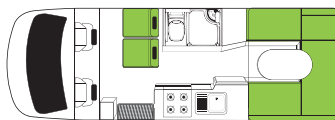

Model year	2018
Capacity	4
Model	Mercedes-Benz
Engine specifications	2.2L Turbo Diesel
Transmission	Automatic Tiptronic
Safety	Dual front airbags, ABS
Power supply	12V battery/240V mains/solar power
Media/Entertainment	Radio, bluetooth, USB, pre-wired aerial
Electric windows	Yes - front cab only
Central locking	Yes - front cab only
Outside length	6.60m
Outside width	2.43m
Outside height	3.10m
Inside height	2.06m
Certified seats	4
Beds	Rear drop down bed 2.0m x 1.4m, rear bottom bed 2.0m x 1.45m (max weight for rear drop down bed is 200kgs)
Shower and toilet	Yes
Fresh water tank	97L
Waste water tank	97L
Heating	Diesel heating in rear of motorhome
Gas bottle	Yes
Hot/Cold pressurised water	Yes
Fridge/freezer	130L
Cooking	Gas cooker, grill, microwave & rangehood
Bike rack	No
Awning	Yes
Air-conditioning	Yes - front cab only
Solar panel	Yes
Reversing camera	Yes
Warranty	12 month RVSC guarantee

Day