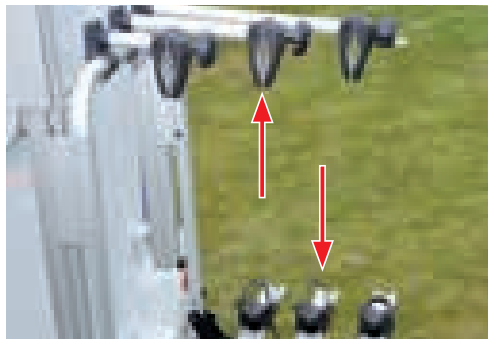

Accessories

Kit for 3rd bike
Item number 4000527