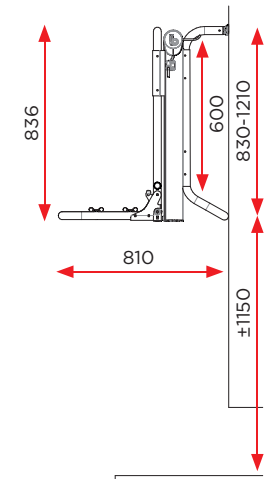

Manual override system

The crank, supplied as standard, allows the Bike Lift to remain fully operational, even in the event of a power outage.

Dimensions

FRONT

SIDE

BIKE LIFT STANDARD BIKE LIFT RAIL

BIKE LIFT SHORT BIKE LIFT SHORT RAIL