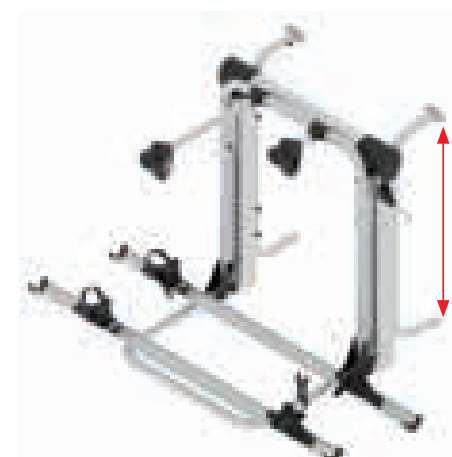

- Thanks to an **integrated 12V motor with switch**, the platform of the Bike Lift can bridge a 110cm height distance.
- Consequently, **the platform can be lowered to ground level** on the majority of vehicles it is mounted on.
- This **eliminates the need for you to lift the bikes yourself**. Plus it is far more comfortable to find the perfect setting for your bikes when they are closer to the ground.
- The **maximum load is 60kg**, making it perfectly suitable for 3 classic bikes or 2 E-bikes.

Product video

Curious for more? Scan the QR code to view the product video on your smartphone or go to www.br-systems.com

Models

BIKE LIFT STANDARD

Item number 4000520

BIKE LIFT RAIL

Item number 4000529

BIKE LIFT SHORT

Item number 4000532

BIKE LIFT SHORT RAIL

Item number 4000533

Characteristics

Allows for higher mounting on vehicle

Some vehicles require the bike-carrier to be mounted higher up, which makes loading and unloading more difficult. The Bike Lift's fully automated platform lowering capability offers the perfect solution.

Moveable bike holders

The bike holders are adjustable from left to right and up and down. The bike holders are even lockable (standard for longest bike holder, optional for others).

Sturdy and simple platform locking