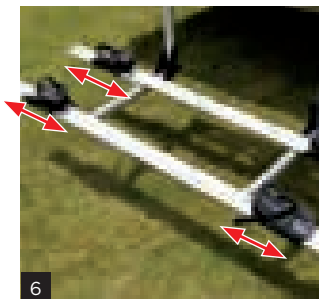

Sturdy and simple platform locking

The new, smart platform locking system prevents it from moving up during driving.