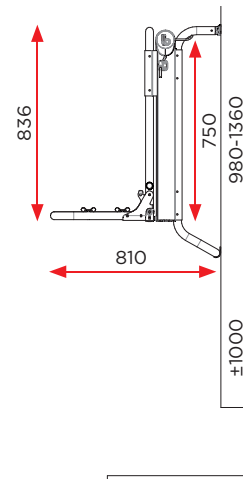

Manual override system

The crank, supplied as standard, allows the Bike Lift to remain fully operational, even in the event of a power outage.

Dimensions

FRONT

SIDE

BIKE LIFT STANDARD BIKE LIFT RAIL

BIKE LIFT SHORT BIKE LIFT SHORT RAIL