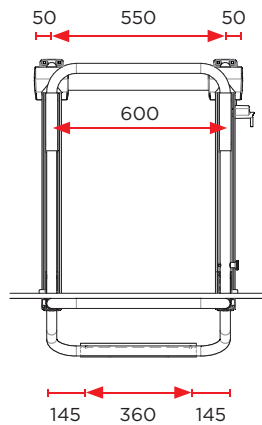

Manual override system

The crank, supplied as standard, allows the Bike Lift to remain fully operational, even in the event of a power outage.

Dimensions

FRONT

SIDE

BIKE LIFT STANDARD BIKE LIFT RAIL

BIKE LIFT SHORT BIKE LIFT SHORT RAIL