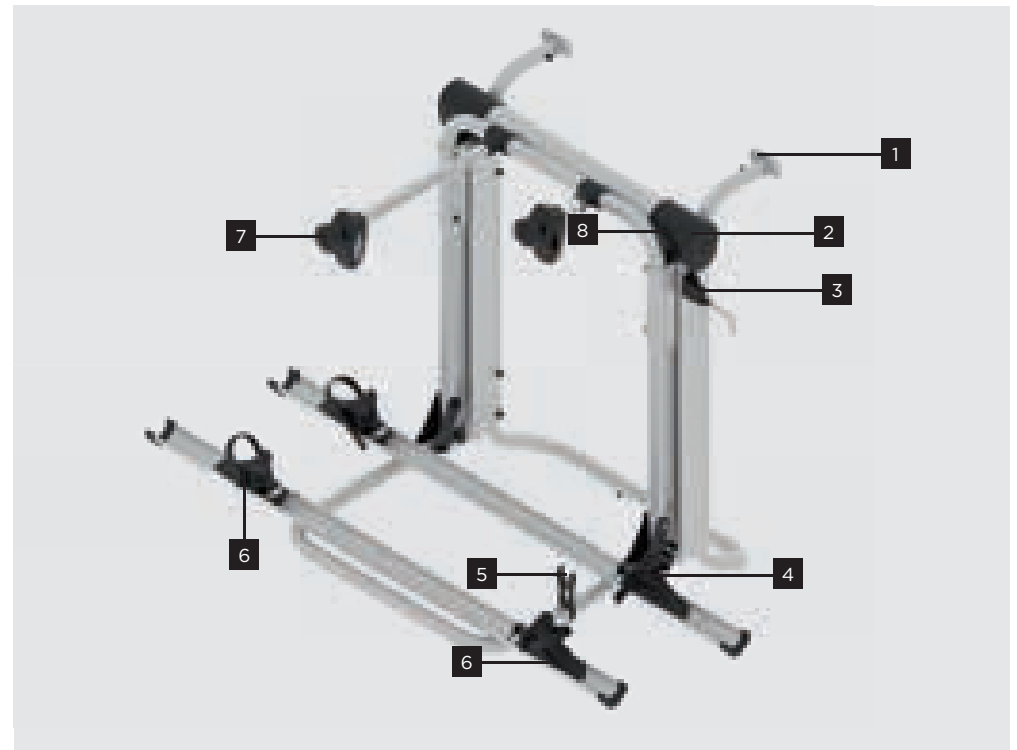

Characteristics

Allows for higher mounting on vehicle

Some vehicles require the bike-carrier to be mounted higher up, which makes loading and unloading more difficult. The Bike Lift's fully automated platform lowering capability offers the perfect solution.

Easily adjust the end positions of the 12V motor

Adapt the Bike Lift to your motorhome: you can easily adjust the end position of the motor to reflect the mounting height of the Bike Lift.

Double safety against unwanted lowering while driving

The Bike Lift is standard supplied with a manual circuit breaker and an axle for mechanical locking.

Extra safety while driving

When there are no bikes on the Bike Lift, the platform can be folded easily and securely, to ensure optimal driving comfort.

Moveable bike holders

The bike holders are adjustable from left to right and up and down. The bike holders are even lockable (standard for longest bike holder, optional for others).

Sturdy and simple platform locking

The new, smart platform locking system prevents it from moving up during driving.

Adjustable wheel holders

You can easily choose the position of the wheel holders and then fasten the bikes securely with the user-friendly wheel straps.

Manual override system

The crank, supplied as standard, allows the Bike Lift to remain fully operational, even in the event of a power outage.