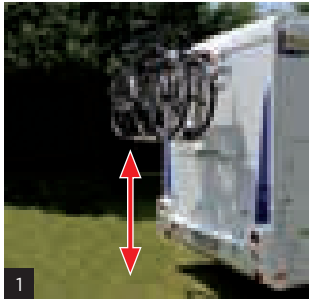

Product video

Curious for more? Scan the QR code to view the product video on your smartphone or go to www.br-systems.com

Models

BIKE LIFT STANDARD

Item number 4000520

BIKE LIFT RAIL

Item number 4000529

BIKE LIFT SHORT

Item number 4000532

BIKE LIFT SHORT RAIL

Item number 4000533

Characteristics

Allows for higher mounting on vehicle

Some vehicles require the bike-carrier to be mounted higher up, which makes loading and unloading more difficult. The Bike Lift's fully automated platform lowering capability offers the perfect solution.