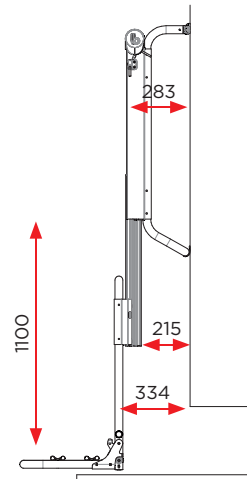

Manual override system

The crank, supplied as standard, allows the Bike Lift to remain fully operational, even in the event of a power outage.

Dimensions

FRONT

SIDE

BIKE LIFT STANDARD BIKE LIFT RAIL

BIKE LIFT SHORT BIKE LIFT SHORT RAIL