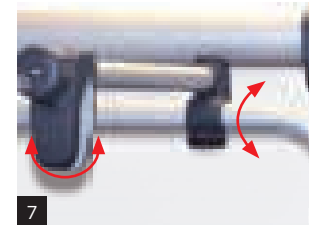

Extra safety while driving

When there are no bikes on the Bike Lift, the platform can be folded easily and securely, to ensure optimal driving comfort.

Moveable bike holders

The bike holders are adjustable from left to right and up and down. The bike holders are even lockable (standard for longest bike holder, optional for others).