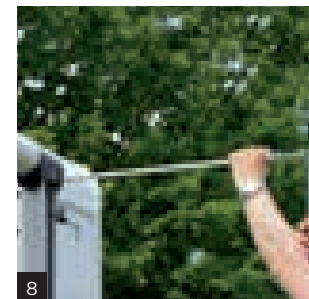

Adjustable wheel holders

You can easily choose the position of the wheel holders and then fasten the bikes securely with the user-friendly wheel straps.

Manual override system

The crank, supplied as standard, allows the Bike Lift to remain fully operational, even in the event of a power outage.