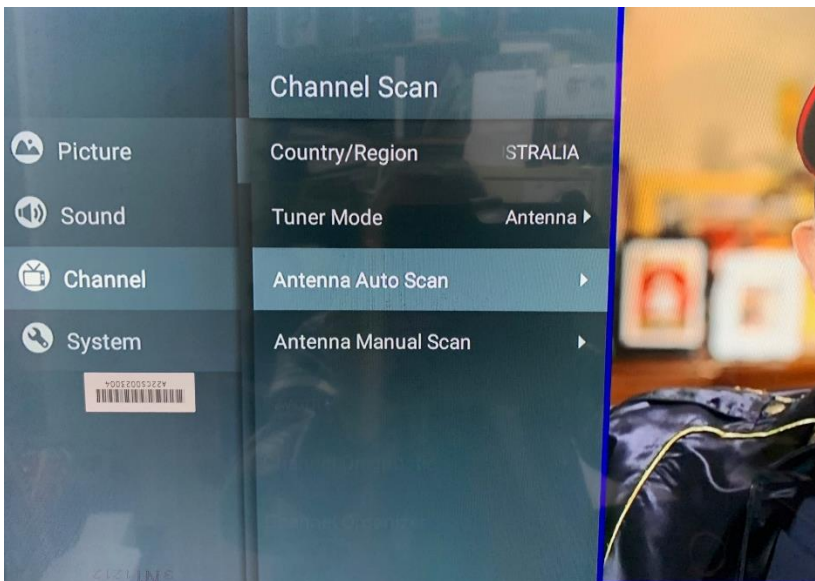

MAJESTIC

GTV Series – How to Tune TV using TV antenna

Step 1 Make sure you are in TV Mode – then Push the settings (looks like a Wheel or COG) button on the remote control

Step 2 Select **Channel**, push the centre ok button or right arrow key

Step 3 Push the centre ok button or right arrow key on **Channel scan**

Step 4 Highlight **Antenna Auto Scan**, push the centre OK key or right arrow key on the remote and TV will start tuning for TV (see Photo 4)