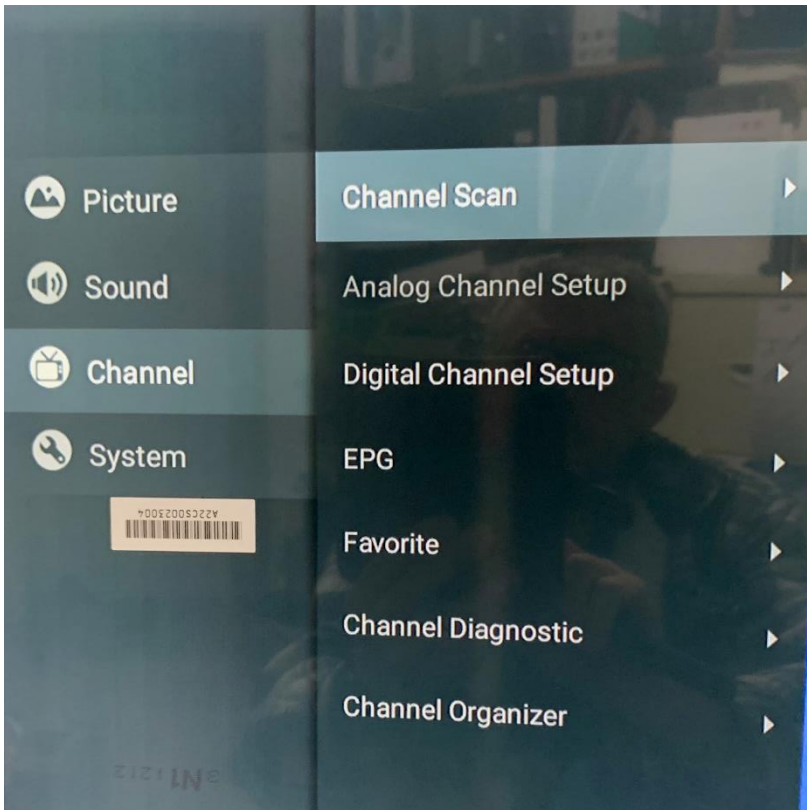

MAJESTIC

GTV Series – How to Tune TV using TV antenna

Step 1 Make sure you are in TV Mode – then Push the settings (looks like a Wheel or COG) button on the remote control

Step 2 Select **Channel**, push the centre ok button or right arrow key

Step 3 Push the centre ok button or right arrow key on **Channel scan**

Step 4 Highlight **Antenna Auto Scan**, push the centre OK key or right arrow key on the remote and TV will start tuning for TV (see Photo 4)