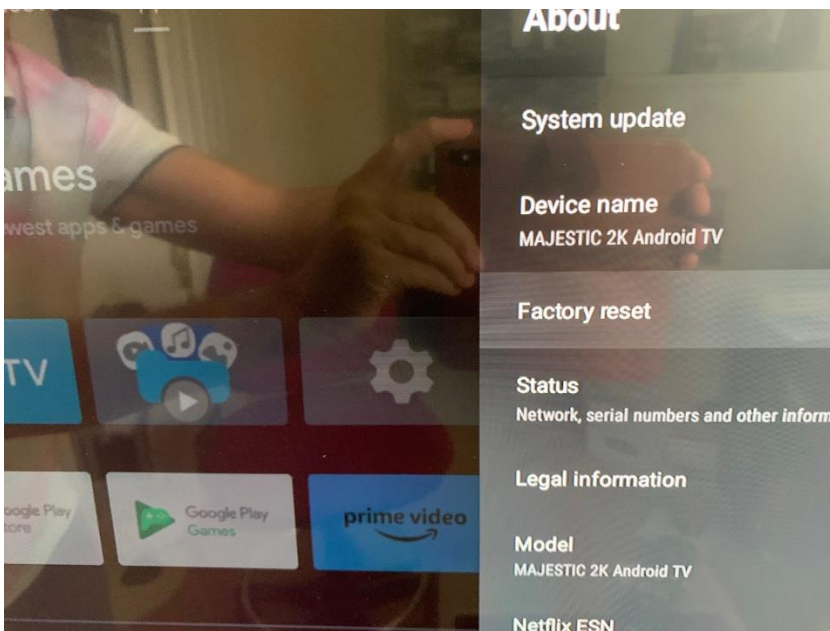

Majestic International Corp Pty Ltd

PH 07 3102 3575

Level 10, Marine Pde, Commercial Tower, 36 Marine Pde, Southport, QLD 4215

www.majesticelectronics.com.au – Email : sales@majesticelectronics.com.au