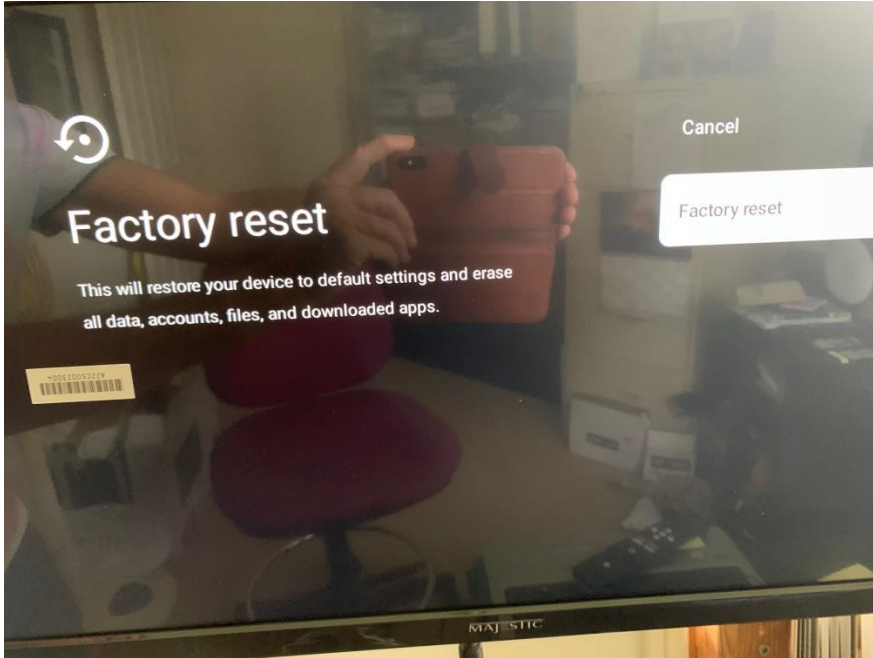

MAJESTIC

Step 5 After pushing Factory Reset

Highlight the box Factory Reset and confirm by pushing the OK key on the remote

Step 6 Highlight ERASE Everything and confirm by pushing the OK

Key on the remote