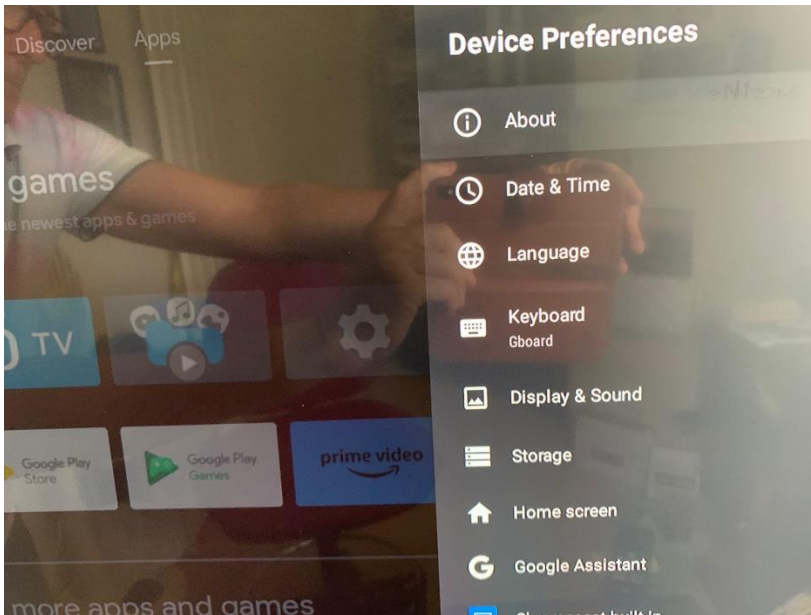

MAJESTIC

Step 3 Highlight **About** and then click OK

Step 4 You will See Factory RESET – Highlight **Factory Reset** and Click OK