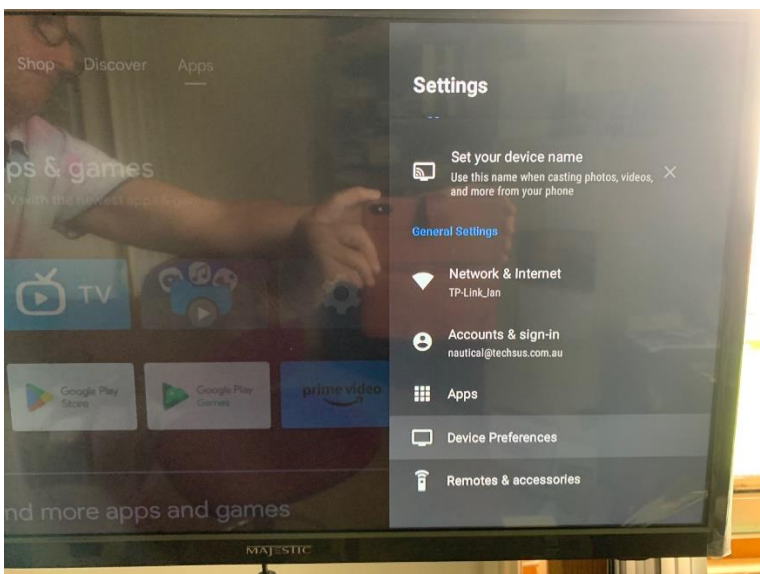

## GTV Series – How to do Master RESET

Step 1 Select Settings in the Top Right Hand Side (The Gear looking symbol)

Step 2 Select **Device Preferences** near the bottom of the display

Majestic International Corp Pty Ltd