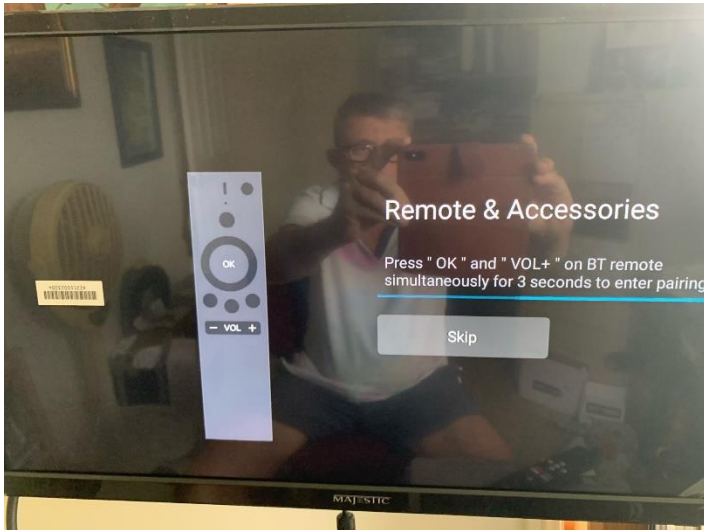

MAJESTIC

Majestic International Corp Pty Ltd

PH 07 3102 3575

Level 10, Marine Pde, Commercial Tower, 36 Marine Pde, Southport, QLD 4215

www.majesticelectronics.com.au – Email : sales@majesticelectronics.com.au