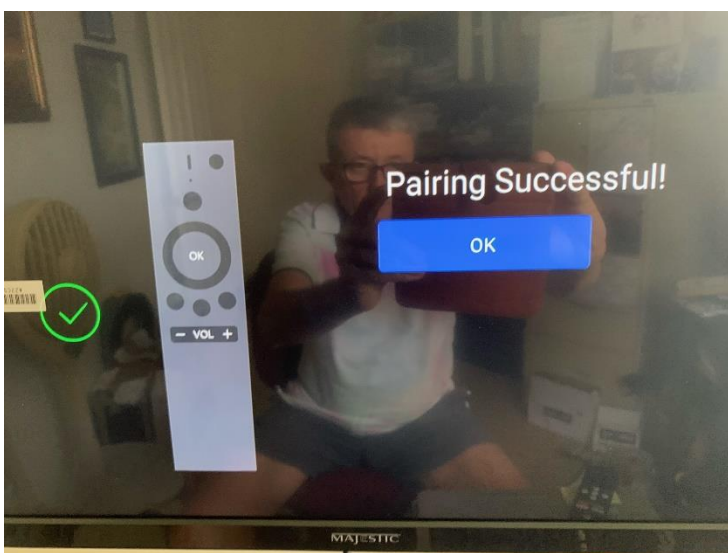

MAJESTIC

The tv will go into a restarting mode

Just place the remote down and wait it will take some time

Then follow the on screen install process

Once factory reset is complete

You will see

Welcome Majestic TV

Follow the on screen instruction by pushing the Next function by using the OK key (centre button on the remote)

Keep following the on screen instructions

Majestic International Corp Pty Ltd

PH 07 3102 3575

Level 10, Marine Pde, Commercial Tower, 36 Marine Pde, Southport, QLD 4215

www.majesticelectronics.com.au – Email : sales@majesticelectronics.com.au