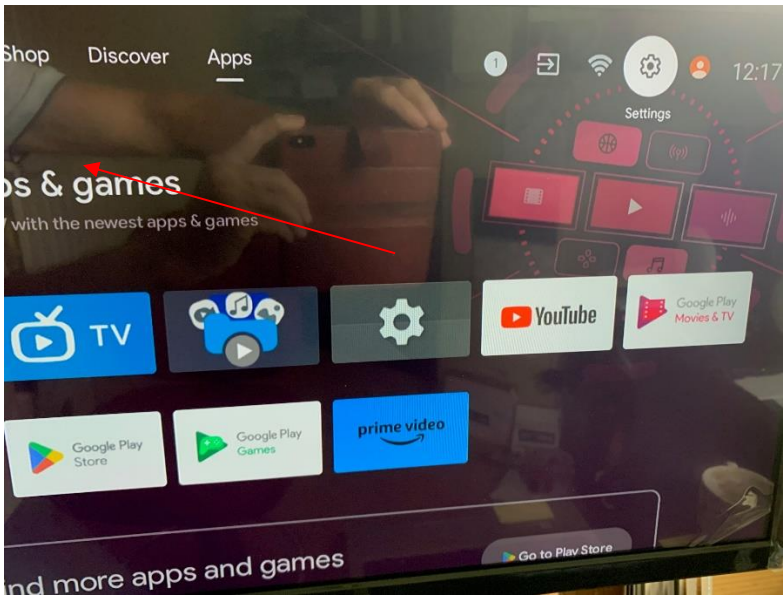

## GTV Series – How to do Master RESET

Step 1 Select Settings in the Top Right Hand Side (The Gear looking symbol)

Step 2 Select **Device Preferences** near the bottom of the display

Majestic International Corp Pty Ltd