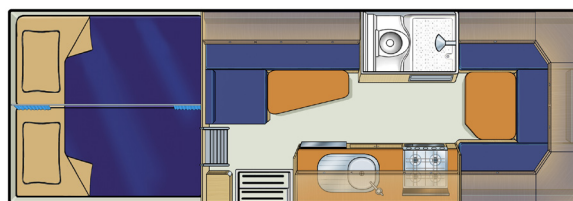

Renegade

6 Berth

6x ADULT

A family-sized campervan that allows all travellers a birds eye view of the road ahead.

FEATURES

- VW 2.5L Turbo Diesel
- Dual Cab
- Automatic transmission
- Space for up to 4 adults and 2 children
- Two reversing cameras
- Electric awning

Day

RVSuper Centre

0800 52 00 55 www.rvsupercentre.co.nz

Auckland Centre
169 Bush Rd, Albany

Christchurch Centre
159 Orchard Road, Harewood

OPEN: Mon – Fri 8am – 5pm
Saturday 9am – 4pm
* Closed Sundays & public holidays