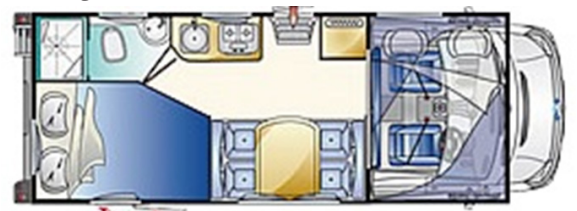

Rambler

6 Berth

6x ADULT

**Back by popular demand
– Spacious motorhome
with all the mod cons!**

FEATURES

- Automatic
- New improved design
- 2 fixed double beds
- Full gallery kitchen
- Colour reversing camera & sensors
- Certified self contained

Night

RVSuper Centre

0800 52 00 55 www.rvsupercentre.co.nz

Auckland Centre
169 Bush Rd, Albany

Christchurch Centre
159 Orchard Road, Harewood

OPEN: Mon – Fri 8am – 5pm
Saturday 9am – 4pm
* Closed Sundays & public holidays