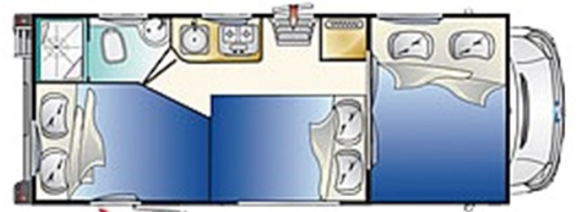

Rambler

6 Berth

6x ADULT

**Back by popular demand
– Spacious motorhome
with all the mod cons!**

FEATURES

- Automatic
- New improved design
- 2 fixed double beds
- Full gallery kitchen
- Colour reversing camera & sensors
- Certified self contained

Day

RVSuper Centre

0800 52 00 55 www.rvsupercentre.co.nz

Auckland Centre
169 Bush Rd, Albany

Christchurch Centre
159 Orchard Road, Harewood

OPEN: Mon – Fri 8am – 5pm
Saturday 9am – 4pm
* Closed Sundays & public holidays