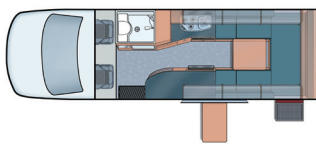

## Getaway | M700 Vehicle Specifications

<b>Capacity</b>	2
<b>Model</b>	Mercedes Sprinter 311
<b>Engine specifications</b>	2.2L turbo diesel
<b>Transmission</b>	5-speed automatic
<b>Fuel consumption</b>	13 litres per 100km
<b>Safety</b>	Adaptive ESP (Electronic Stability Program), including ABS (Anti-Lock Braking System), ASR (Acceleration Skid Control), BAS (Brake Assist System), EBD (Electronic Brake Force Distribution), Driver & passenger Airbags
<b>Seatbelts</b>	2 in driver's cab
<b>Power supply</b>	12V battery & 240V mains
<b>Radio/CD player</b>	Radio/CD player, LCD screen & DVD player
<b>Outside length</b>	7.0m
<b>Outside width</b>	2.0m
<b>Outside height</b>	3.0m
<b>Interior height</b>	1.94m
<b>Certified seats</b>	2
<b>Bed dimensions</b>	2 single beds (2.0 x 0.6m) or 1 king size bed (1.78 x 2.0m) or 1 permanent day lounge/bed (1.78 x 1.46m)
<b>Shower and toilet</b>	Yes
<b>Fresh water tank</b>	65 litres
<b>Waste water tank</b>	80 litres
<b>Heating</b>	Yes - 240V living area
<b>Fridge/freezer</b>	90 Litres
<b>Hot/Cold pressurised water</b>	Yes
<b>Cooking</b>	2-burner gas stove & grill, microwave & range hood
<b>TV/DVD system</b>	No - Pre-wired for TV screen and satellite aerial
<b>Air-conditioning</b>	Yes - front cab only
<b>Warranty</b>	12 month RVSC guarantee